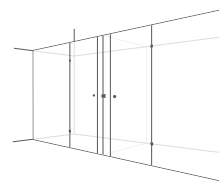

A Frameless Shower Screen has a minimalistic aesthetic and is available in a contemporary range of stunning colours and finishes to provide even greater design flexibility and expression.

- Clean simple lines to complement any design
- Uninterrupted glass joins and no visible fixing points
- Custom made to fit any room and space
- Channel or clip fixed options
- Various glass selections: Clear, Ultra Clear, Obscure (Privacy Glass)
- 8 mm and 10 mm glass thicknesses options
- Available with Nanoclean coating for up to 90% less cleaning time.

LAYOUT OPTIONS

Front & Return

Splay

Front Only

Wall to Wall

Fixed Panel

Fixed Panel - Radius Corner

Front & Return on Hob