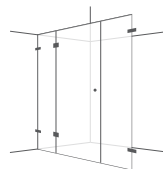

A Frameless Shower Screen has a minimalistic aesthetic and is available in a contemporary range of stunning colours and finishes to provide even greater design flexibility and expression.

- Clean simple lines to complement any design
- Uninterrupted glass joins and no visible fixing points
- Custom made to fit any room and space
- Channel or clip fixed options
- Various glass selections: Clear, Ultra Clear, Obscure (Privacy Glass)
- 8 mm and 10 mm glass thicknesses options
- Available with Nanoclean coating for up to 90% less cleaning time.

LAYOUT OPTIONS

Front & Return

Splay

Front Only

Wall to Wall

Fixed Panel

Fixed Panel - Radius Corner

Front & Return on Hob