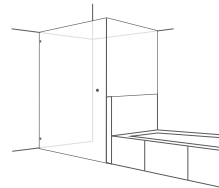

A Frameless Shower Screen has a minimalistic aesthetic and is available in a contemporary range of stunning colours and finishes to provide even greater design flexibility and expression.

- Clean simple lines to complement any design
- Uninterrupted glass joins and no visible fixing points
- Custom made to fit any room and space
- Channel or clip fixed options
- Various glass selections: Clear, Ultra Clear, Obscure (Privacy Glass)
- 8 mm and 10 mm glass thicknesses options
- Available with Nanoclean coating for up to 90% less cleaning time.

LAYOUT OPTIONS

Front & Return

Splay

Front Only

Wall to Wall

Fixed Panel

Fixed Panel - Radius Corner

Front & Return on Hob